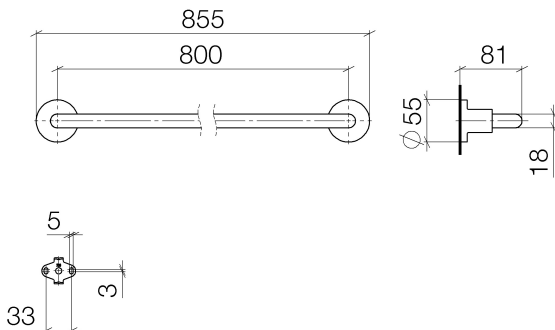

Bathtub - Tara.

Towel bar - polished chrome

Article number: 83 080 892-00

- Center to center 31-1/2"
- Width 33-5/8"
- Height 2-1/8"
- Flange diameter 2-1/8"
- 3-1/4" Projection

polished chrome

Dimensional drawing

All dimensions in mm / inch = mm x 0,0394

Bathtub - Tara.

Towel bar - polished chrome

Article number: 83 080 892-00

Bathtub - Tara.

Towel bar - polished chrome

Article number: 83 080 892-00

Other surface finishes