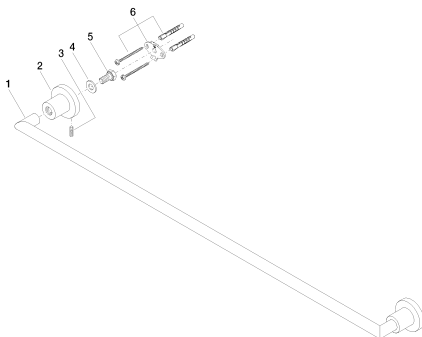

Bathtub - Tara.

Towel bar - polished chrome

Article number: 83 080 892-00

- Center to center 31-1/2"
- Width 33-5/8"
- Height 2-1/8"
- Flange diameter 2-1/8"
- 3-1/4" Projection

polished chrome

Dimensional drawing

All dimensions in mm / inch = mm x 0,0394

Bathtub - Tara.

Towel bar - polished chrome

Article number: 83 080 892-00

Bathtub - Tara.

Towel bar - polished chrome

Article number: 83 080 892-00

Other surface finishes

platinum matte
83 080 892-06

platinum
83 080 892-08

Dark Brass matte
83 080 892-16

Dark Bronze matte
83 080 892-17

black matte
83 080 892-33

Dark Platinum matte
83 080 892-99

More custom finish options are available via special production (xTra Service). Please see our finish matrix for availability and pricing or contact a Dornbracht representative.

Spare parts list

Number	Item Number	Designation	Number of units
<hr/>			